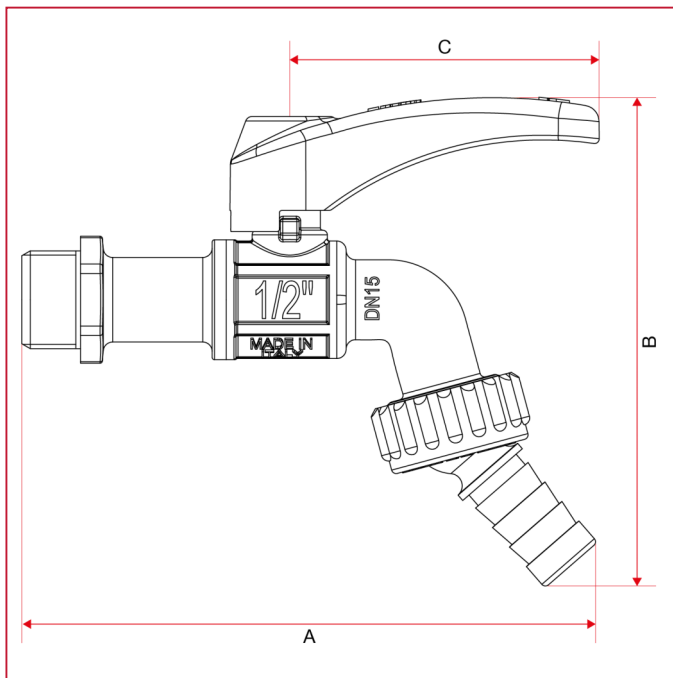

BIBCOCKS

131 SPIN hose bibcock with mobile connection

OVERALL DIMENSIONS

	1/2"
DN	15
A	122
B	103
C	66
Kg/cm ² bar	15
LBS - psi	217,5