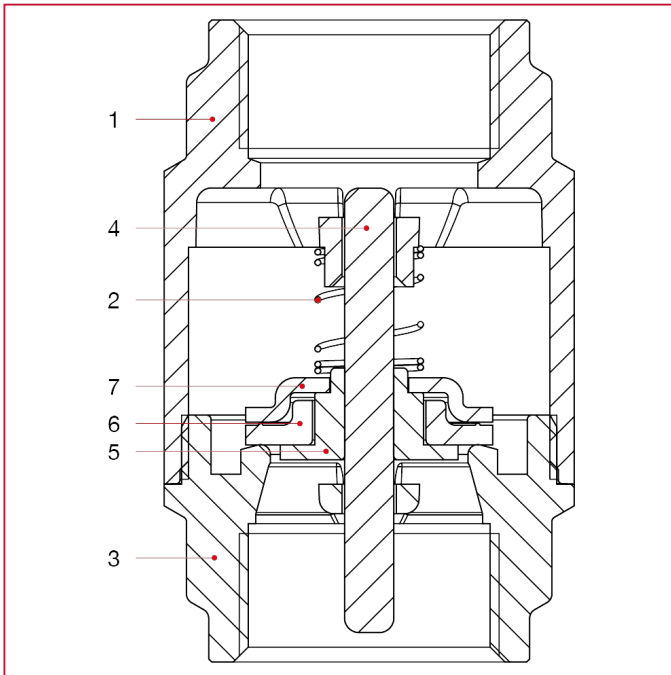

### MATERIALS

POS.	DESCRIPTION	N.	MATERIAL
1	Body	1	Brass CW617N
2	Spring	1	Stainless steel AISI 302
3	End adapter	1	Brass CW617N
4	Pin	1	Brass CW614N
5	Cap	1	Brass CW614N
6	Washer	1	NBR
7	Plate	1	Stainless steel AISI 304