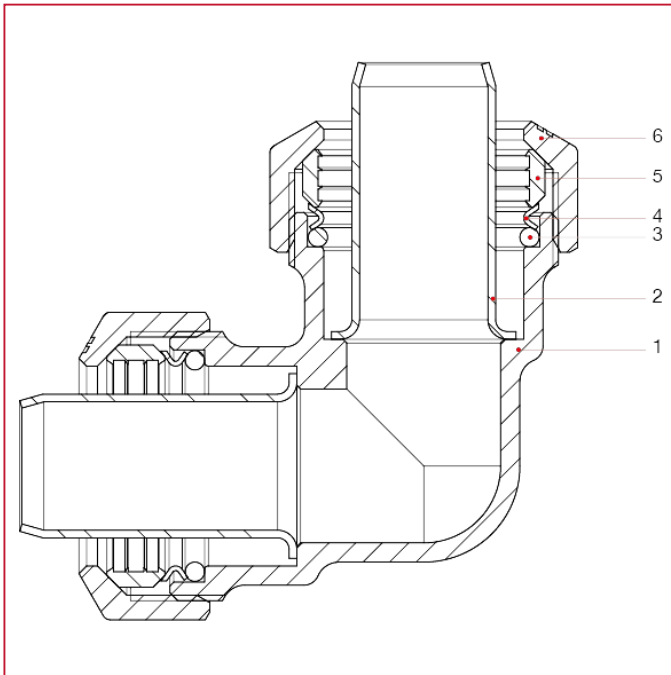

VX FITTINGS FOR POLYETHYLENE PIPES

050 Elbow coupling

MATERIALS

POS.	DESCRIPTION	N.	MATERIAL
1	Body	1	Brass CW617N
2	Liner	2	Stainless steel AISI 304
3	O-ring	2	NBR
4	O-Ring pushing washer	2	Stainless steel AISI 304
5	Fastening ring	2	Nickel-plated brass CW617N
6	Tightening nut	2	Brass CW617N