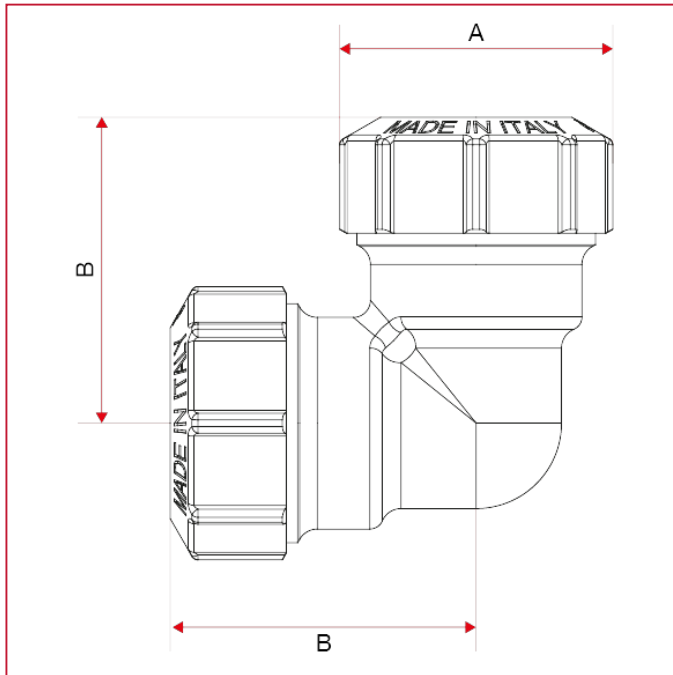

VX FITTINGS FOR POLYETHYLENE PIPES

050 Elbow coupling

OVERALL DIMENSIONS

	20	25	32	40	50	63
DN	15	20	25	32	40	50
A	34	40	50	61	71	89
B	38	45	52	62	72	92