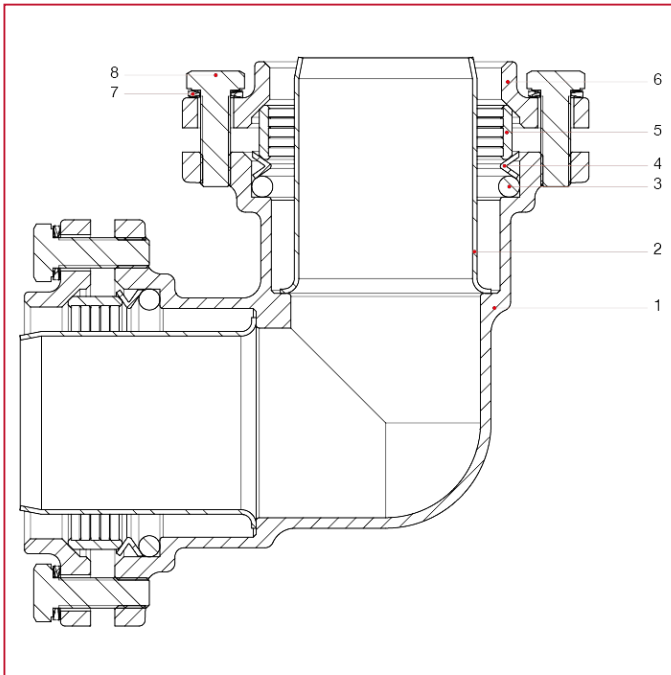

VX FITTINGS FOR POLYETHYLENE PIPES

050FL Elbow coupling, with flanges

MATERIALS

POS.	DESCRIPTION	N.	MATERIAL
1	Body	1	Brass CW617N
2	Liner	2	Stainless steel AISI 304
3	O-ring	2	NBR
4	O-Ring pushing washer	2	Stainless steel AISI 304
5	Fastening ring	2	Brass CW617N
6	Flange	2	Brass CW617N
7	Wascher	8	Stainless steel AISI 304
8	Screw	8	Stainless steel AISI 304