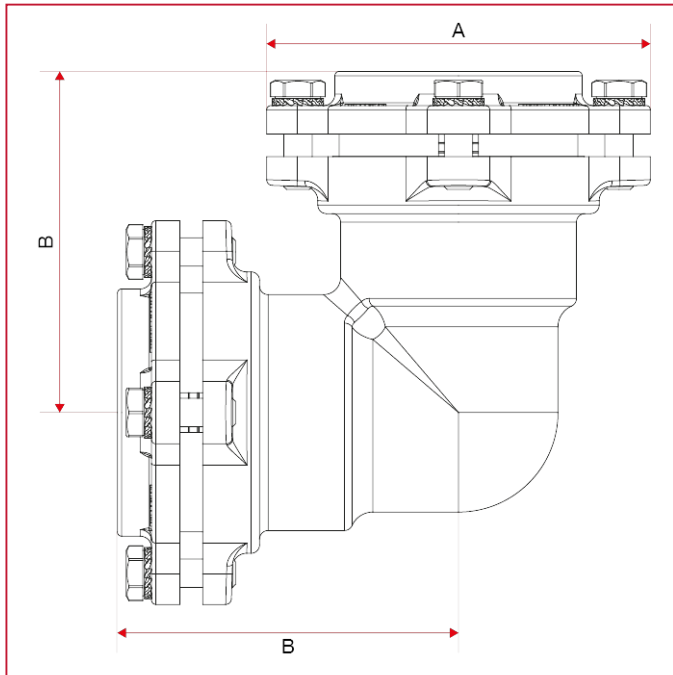

VX FITTINGS FOR POLYETHYLENE PIPES

050FL Elbow coupling, with flanges

OVERALL DIMENSIONS

	75	90
DN	65	80
A	135	154
B	116	133