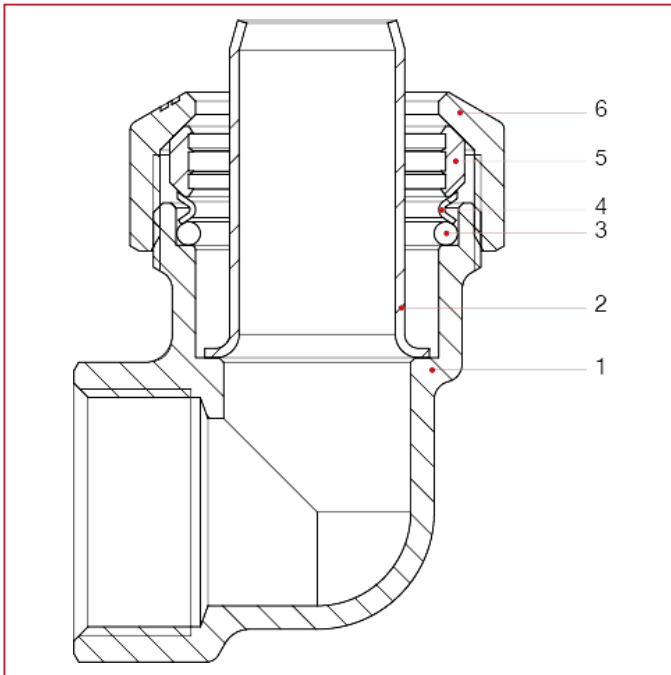

VX FITTINGS FOR POLYETHYLENE PIPES

045 Female elbow

MATERIALS

POS.	DESCRIPTION	N.	MATERIAL
1	Body	1	Brass CW617N
2	Liner	1	Stainless steel AISI 304
3	O-ring	1	NBR
4	O-Ring pushing washer	1	Stainless steel AISI 304
5	Fastening ring	1	Nickel-plated brass CW617N
6	Tightening nut	1	Brass CW617N