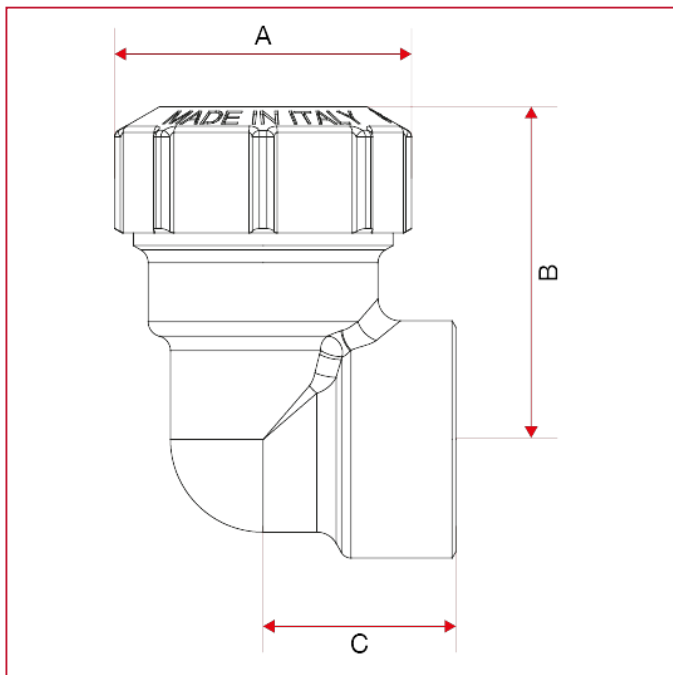

# VX FITTINGS FOR POLYETHYLENE PIPES

## 045 Female elbow

### OVERALL DIMENSIONS

	1/2"x20	3/4"x25	1"x32	1"1/4x40	1"1/2x50	2"x63
DN	15	20	25	32	40	50
A	34	40	50	61	71	89
B	38	45	52	62	71	92
C	22	26	30	37	42,5	51