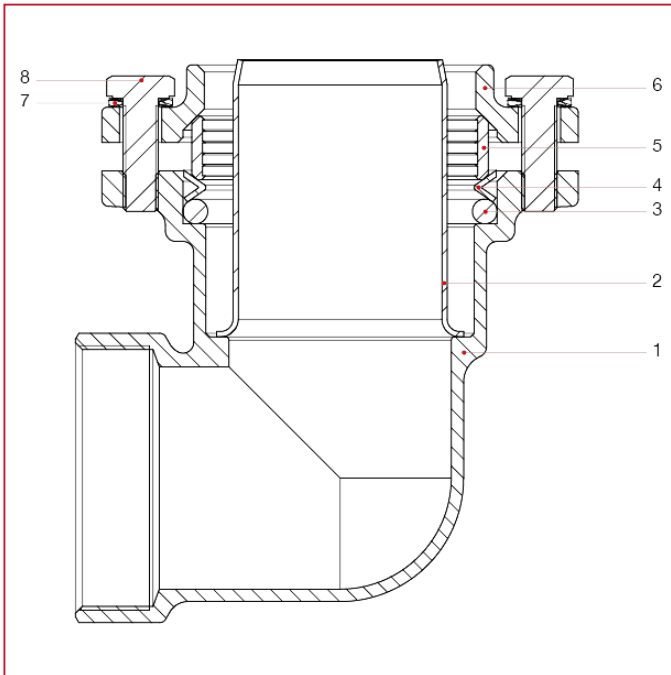

VX FITTINGS FOR POLYETHYLENE PIPES

045FL Female elbow, with flanges

MATERIALS

POS.	DESCRIPTION	N.	MATERIAL
1	Body	1	Brass CW617N
2	Liner	1	Stainless steel AISI 304
3	O-ring	1	NBR
4	O-Ring pushing washer	1	Stainless steel AISI 304
5	Fastening ring	1	Brass CW617N
6	Flange	1	Brass CW617N
7	Wascher	4	Stainless steel AISI 304
8	Screw	4	Stainless steel AISI 304