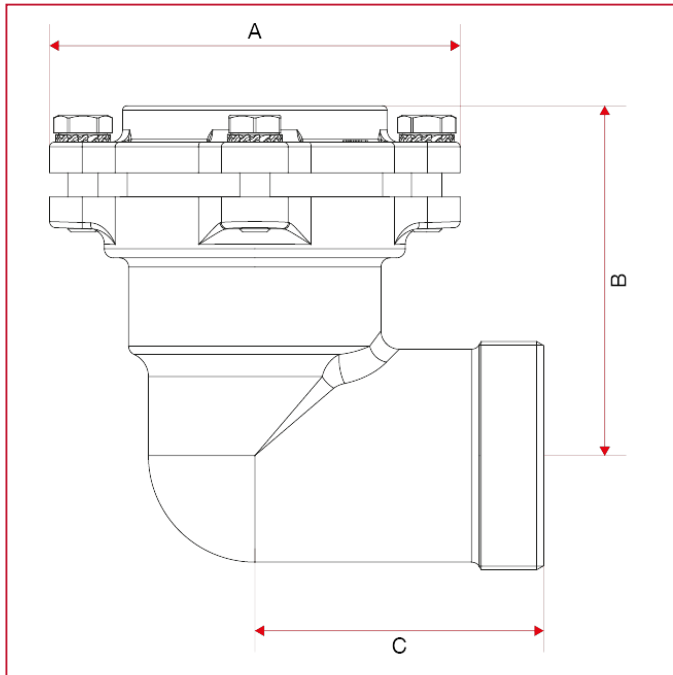

# VX FITTINGS FOR POLYETHYLENE PIPES

## 045FL Female elbow, with flanges

### OVERALL DIMENSIONS

	2"x1/2x75	3"x90	4"x110
DN	65	80	100
A	135	154	180
B	113	130	157
C	75	85	100