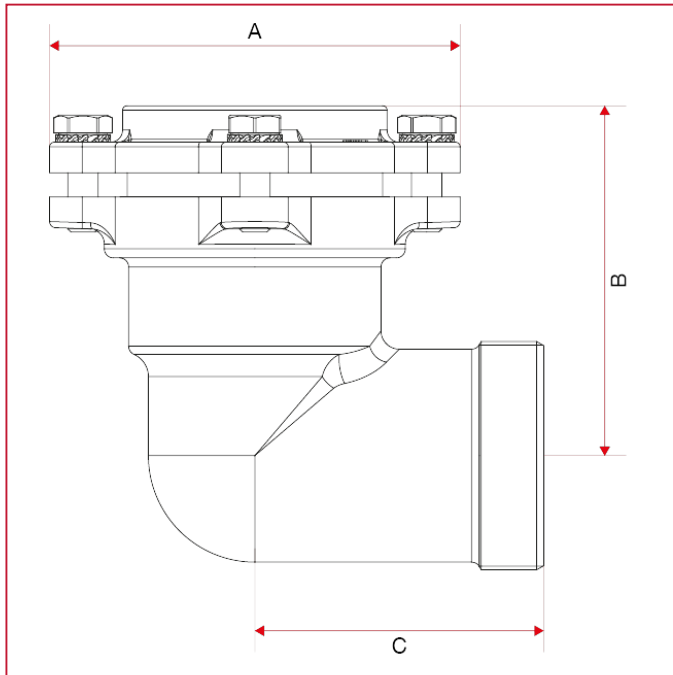

VX FITTINGS FOR POLYETHYLENE PIPES

040FL Male elbow, with flanges

OVERALL DIMENSIONS

	2"1/2x75	3"x90
DN	65	80
A	135	154
B	111	133
C	95	107