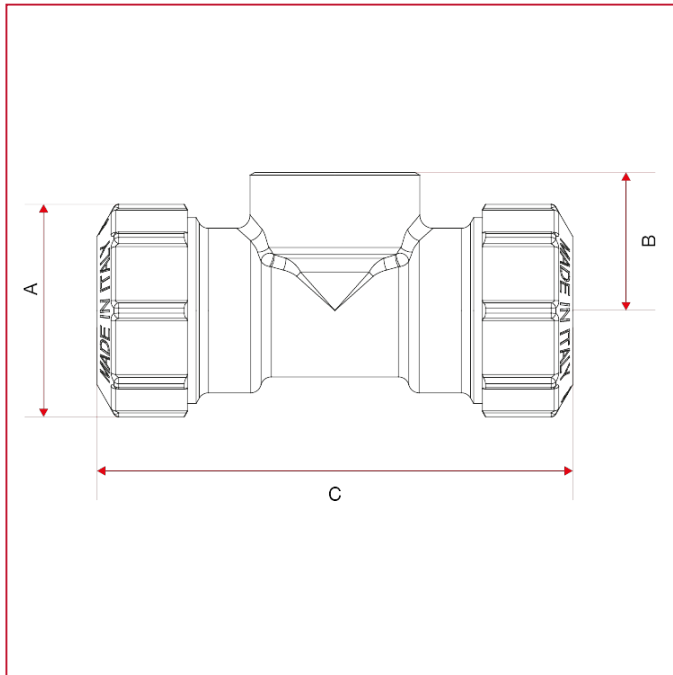

# VX FITTINGS FOR POLYETHYLENE PIPES

## 035 Female branch T coupling

### OVERALL DIMENSIONS

	1/2"x20	3/4"x25	1"x32	1"1/4x40	1"1/2x50	2"x63
DN	15	20	25	32	40	50
A	34	40	50	61	71	89
B	22	26	30	37	42,5	51
C	77	90	105	125	145	185