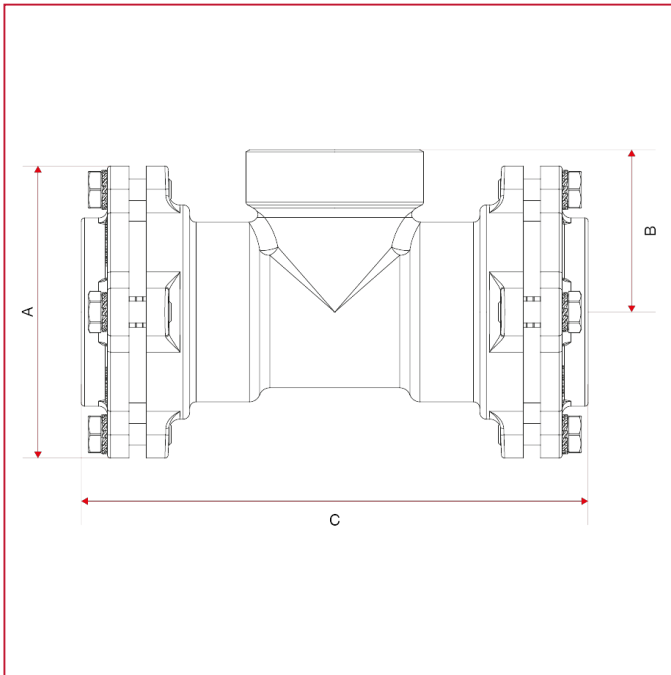

# VX FITTINGS FOR POLYETHYLENE PIPES

## **035FL** Female branch T coupling, with flanges

### OVERALL DIMENSIONS

	<b>2"x1/2x75</b>	<b>3"x90</b>	<b>4"x110</b>
<b>DN</b>	65	80	100
<b>A</b>	135	154	180
<b>B</b>	75	85	100
<b>C</b>	226	259	314