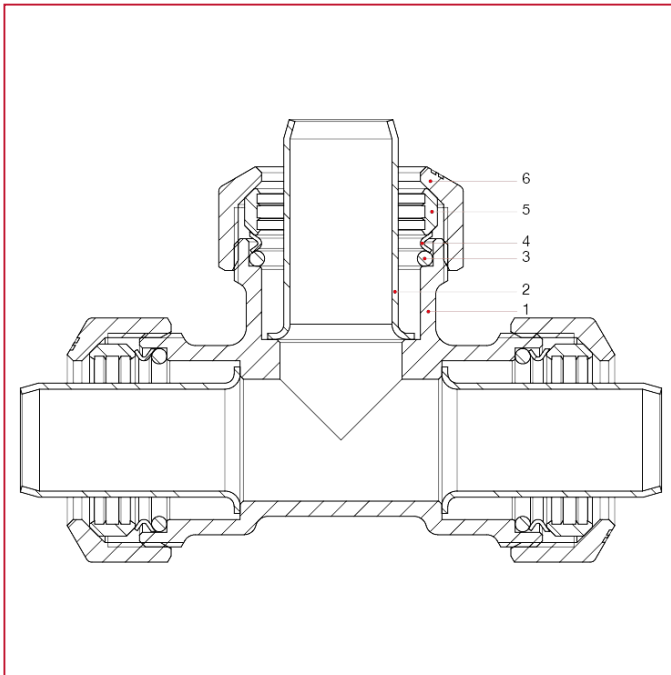

VX FITTINGS FOR POLYETHYLENE PIPES

030 Equal T coupling

MATERIALS

POS.	DESCRIPTION	N.	MATERIAL
1	Body	1	Brass CW617N
2	Liner	3	Stainless steel AISI 304
3	O-ring	3	NBR
4	O-Ring pushing washer	3	Stainless steel AISI 304
5	Fastening ring	3	Nickel-plated brass CW617N
6	Tightening nut	3	Brass CW617N