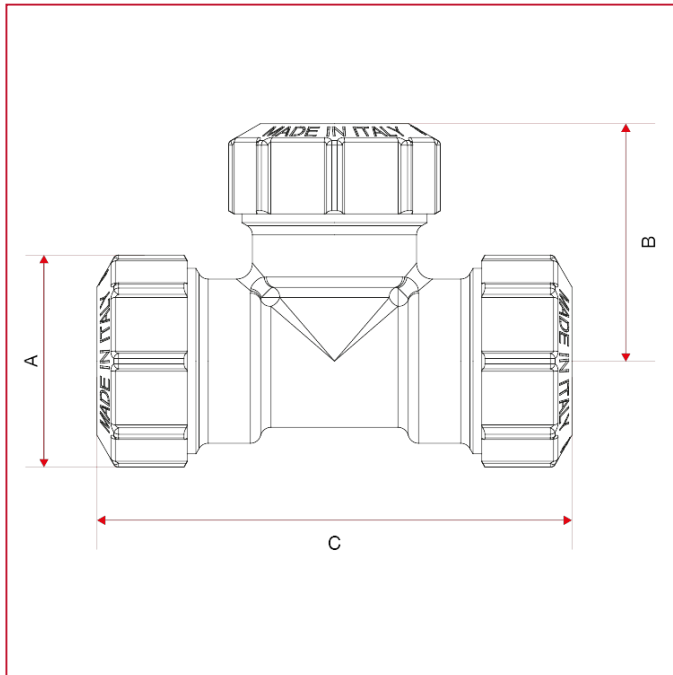

VX FITTINGS FOR POLYETHYLENE PIPES

030 Equal T coupling

OVERALL DIMENSIONS

	20	25	32	40	50	63
DN	15	20	25	32	40	50
A	34	40	50	61	71	89
B	38	45	52	62	72	92
C	77	90	105	125	145	185