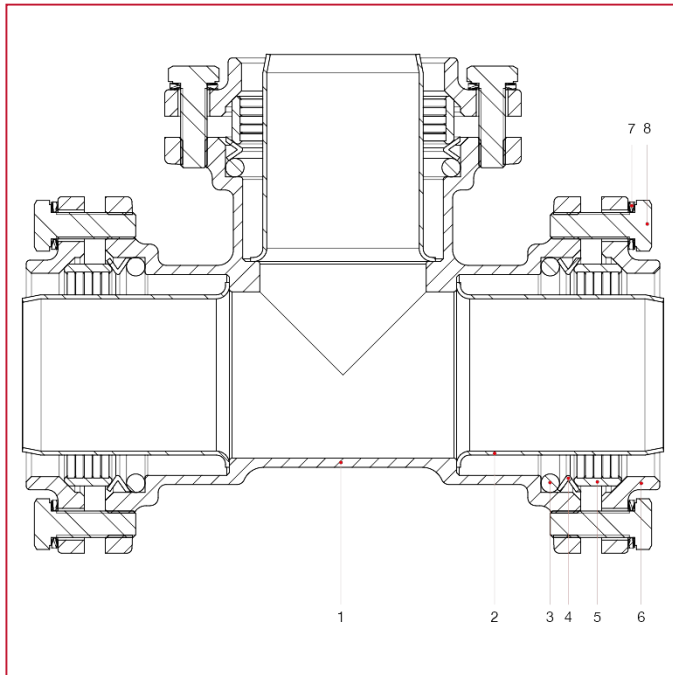

# VX FITTINGS FOR POLYETHYLENE PIPES

## 030FL Equal T coupling, with flanges

### MATERIALS

POS.	DESCRIPTION	N.	MATERIAL
1	Body	1	Brass CW617N
2	Liner	3	Stainless steel AISI 304
3	O-ring	3	NBR
4	O-Ring pushing washer	3	Stainless steel AISI 304
5	Fastening ring	3	Brass CW617N
6	Flange	3	Brass CW617N
7	Wascher	12	Stainless steel AISI 304
8	Screw	12	Stainless steel AISI 304