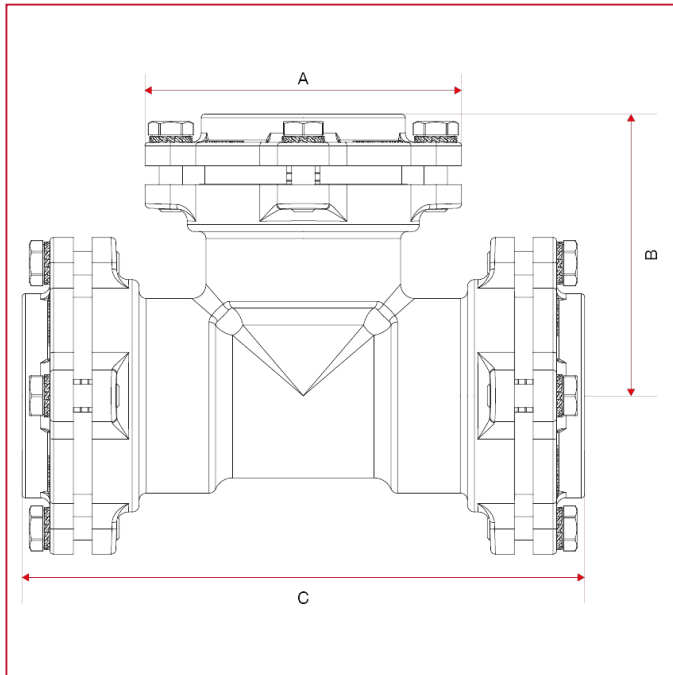

VX FITTINGS FOR POLYETHYLENE PIPES

030FL Equal T coupling, with flanges

OVERALL DIMENSIONS

	75	90
DN	65	80
A	135	154
B	115	133
C	232	267