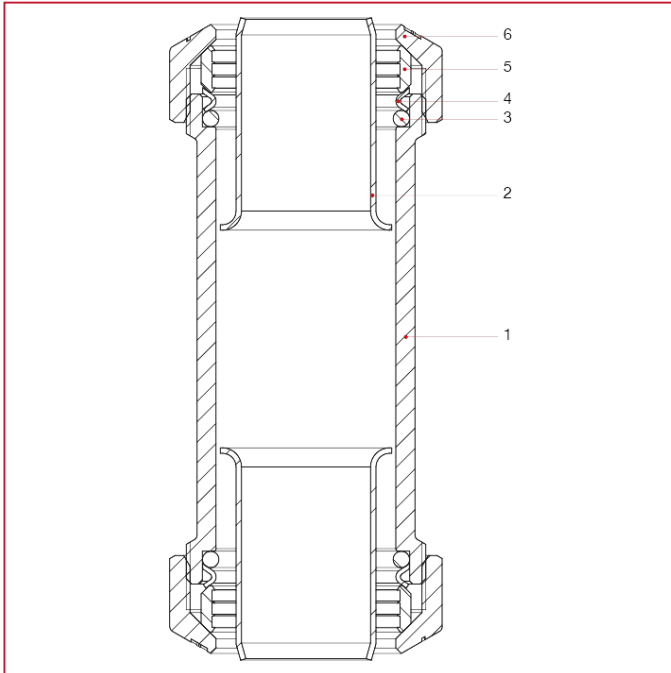

VX FITTINGS FOR POLYETHYLENE PIPES

025 Extended coupling sleeve, to repair pipes

MATERIALS

POS.	DESCRIPTION	N.	MATERIAL
1	Body	1	Brass CW617N
2	Liner	2	Stainless steel AISI 304
3	O-ring	2	NBR
4	O-Ring pushing washer	2	Stainless steel AISI 304
5	Fastening ring	2	Nickel-plated brass CW617N
6	Tightening nut	2	Brass CW617N