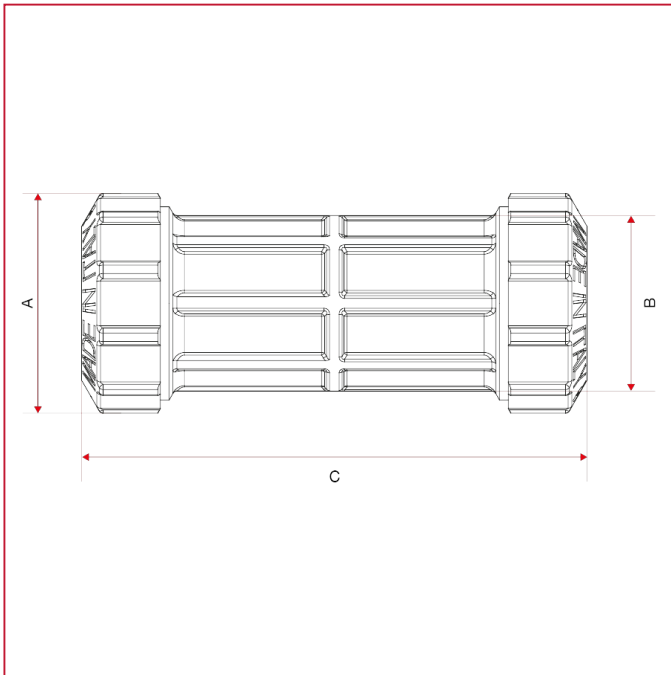

VX FITTINGS FOR POLYETHYLENE PIPES

025 Extended coupling sleeve, to repair pipes

OVERALL DIMENSIONS

	32	40	50	63
DN	25	32	40	50
A	50	61	71	89
B	40	49	59	75
C	115	125	139	163