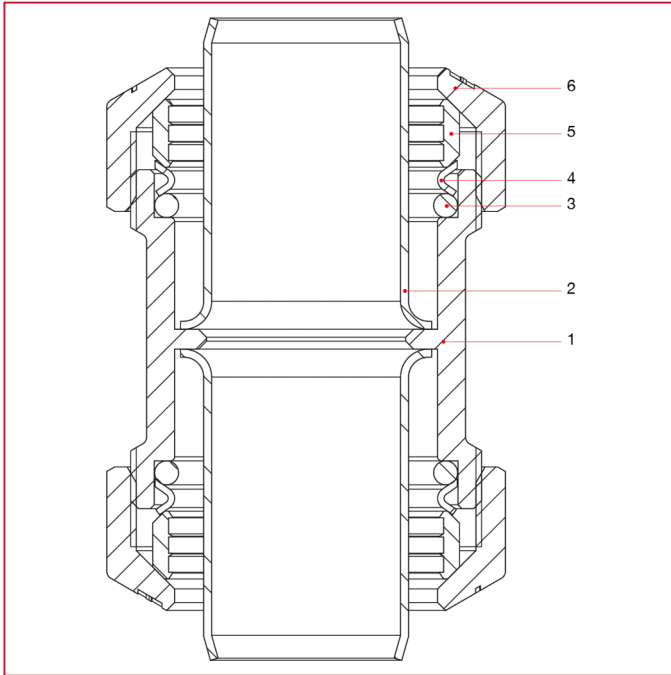

# VX FITTINGS FOR POLYETHYLENE PIPES

## 020 Straight coupling

### MATERIALS

POS.	DESCRIPTION	N.	MATERIAL
1	Body	1	Brass CW617N
2	Liner	2	Stainless steel AISI 304
3	O-ring	2	NBR
4	O-Ring pushing washer	2	Stainless steel AISI 304
5	Fastening ring	2	Nickel-plated brass CW617N
6	Tightening nut	2	Brass CW617N