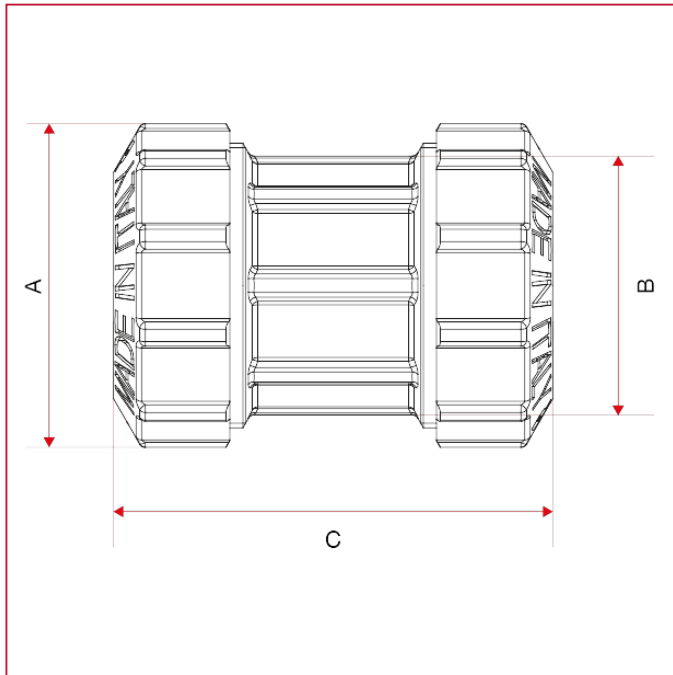

VX FITTINGS FOR POLYETHYLENE PIPES

020 Straight coupling

OVERALL DIMENSIONS

	20	25	32	40	50	63
DN	15	20	25	32	40	50
A	34	40	50	61	71	89
B	27	33	40	50	60	75
C	52	60	67	77	99	115