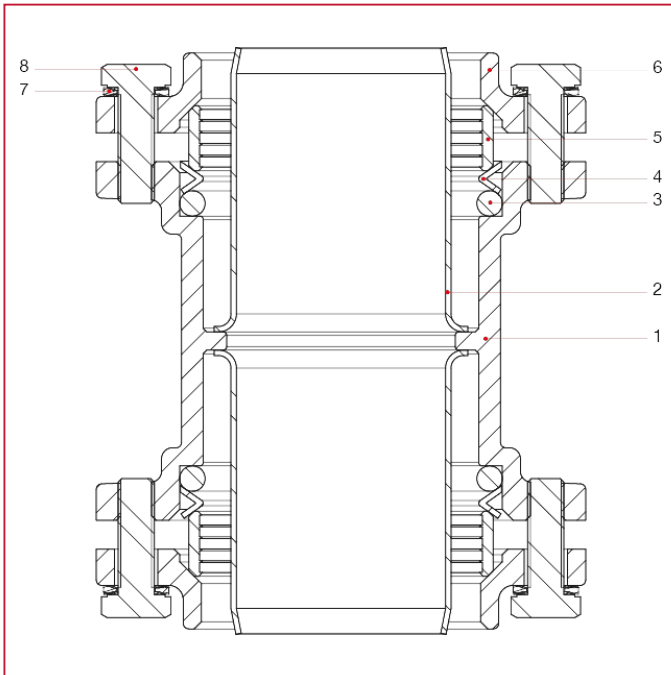

VX FITTINGS FOR POLYETHYLENE PIPES

020FL Straight coupling, with flanges

MATERIALS

POS.	DESCRIPTION	N.	MATERIAL
1	Body	1	Brass CW617N
2	Liner	2	Stainless steel AISI 304
3	O-ring	2	NBR
4	O-Ring pushing washer	2	Stainless steel AISI 304
5	Fastening ring	2	Brass CW617N
6	Flange	2	Brass CW617N
7	Wascher	8	Stainless steel AISI 304
8	Screw	8	Stainless steel AISI 304