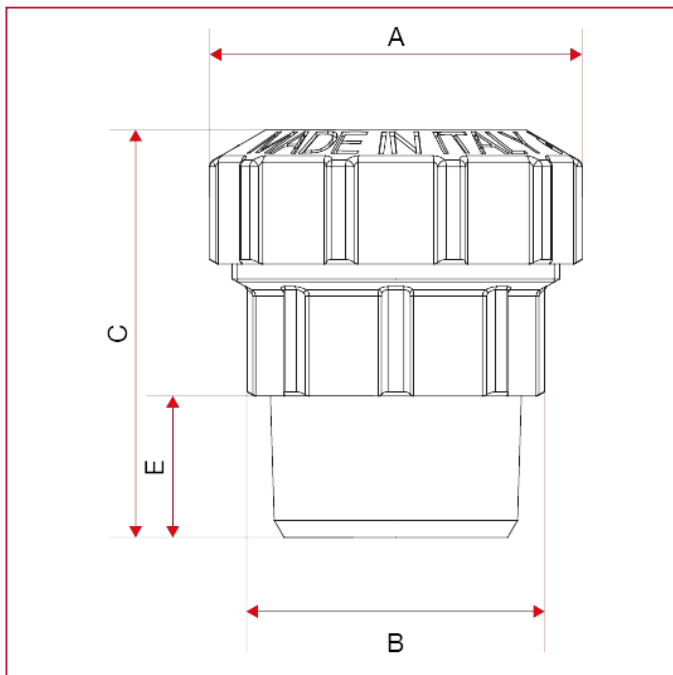

VX FITTINGS FOR POLYETHYLENE PIPES

015 Straight male connector

OVERALL DIMENSIONS

	1/2"x20	3/4"x25	1"x32	1"1/4x40	1"1/2x50	2"x63
DN	15	20	25	32	40	50
A	34	40	50	61	71	89
B	27	33	40	50	60	75
C	43	48	54,5	62,5	67,5	89
E	15	16,5	19	21,5	21,5	26