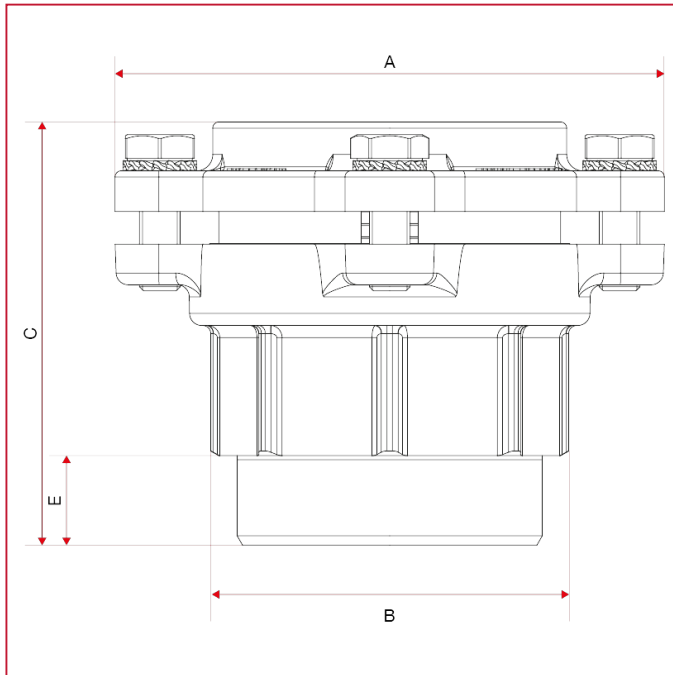

# VX FITTINGS FOR POLYETHYLENE PIPES

**015FL** Straight male connector, with flanges

## OVERALL DIMENSIONS

	2"x1/2x75	3"x90	4"x110
DN	65	80	100
A	135	154	180
B	88	104	130
C	105	115	147
E	22	24	29