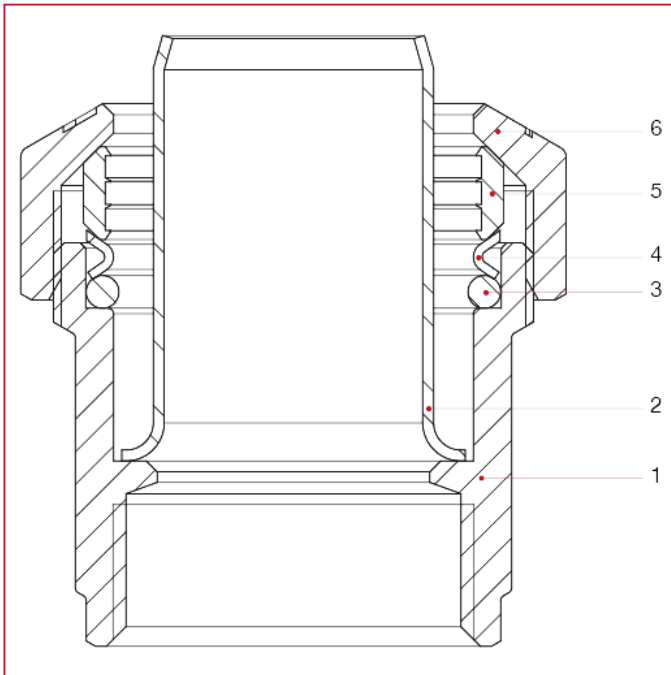

VX FITTINGS FOR POLYETHYLENE PIPES

010 Straight female connector

MATERIALS

POS.	DESCRIPTION	N.	MATERIAL
1	Body	1	Brass CW617N
2	Liner	1	Stainless steel AISI 304
3	O-ring	1	NBR
4	O-Ring pushing washer	1	Stainless steel AISI 304
5	Fastening ring	1	Nickel-plated brass CW617N
6	Tightening nut	1	Brass CW617N