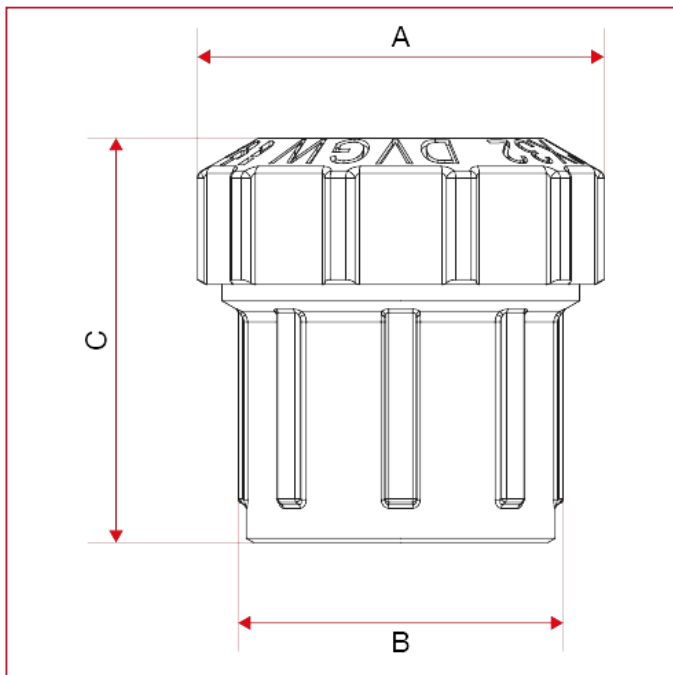

VX FITTINGS FOR POLYETHYLENE PIPES

010 Straight female connector

OVERALL DIMENSIONS

	1/2"x20	3/4"x25	1"x32	1"1/4x40	1"1/2x50	2"x63
DN	15	20	25	32	40	50
A	34	40	50	61	71	89
B	27	33	40	50	60	75
C	39,5	44,8	49,8	57,4	65,4	81,3