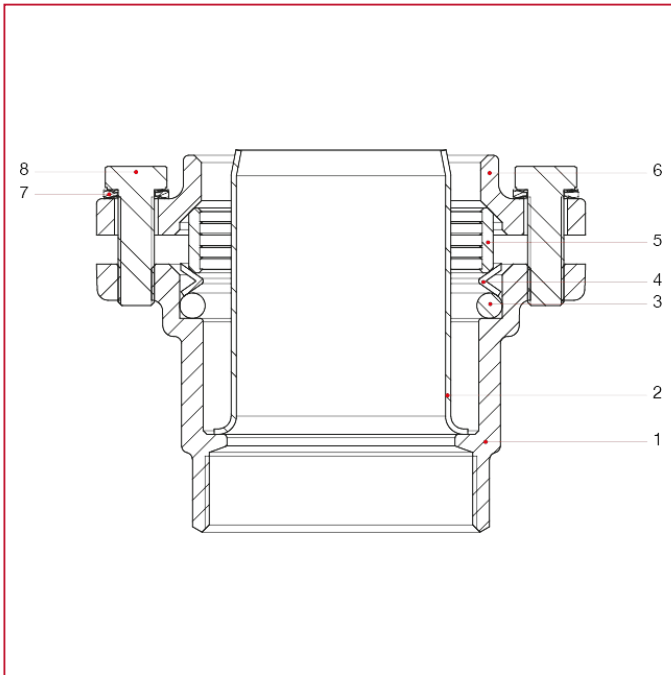

VX FITTINGS FOR POLYETHYLENE PIPES

010FL Straight female connector, with flanges

MATERIALS

POS.	DESCRIPTION	N.	MATERIAL
1	Body	1	Brass CW617N
2	Liner	1	Stainless steel AISI 304
3	O-ring	1	NBR
4	O-Ring pushing washer	1	Stainless steel AISI 304
5	Fastening ring	1	Brass CW617N
6	Flange	1	Brass CW617N
7	Wascher	4	Stainless steel AISI 304
8	Screw	4	Stainless steel AISI 304