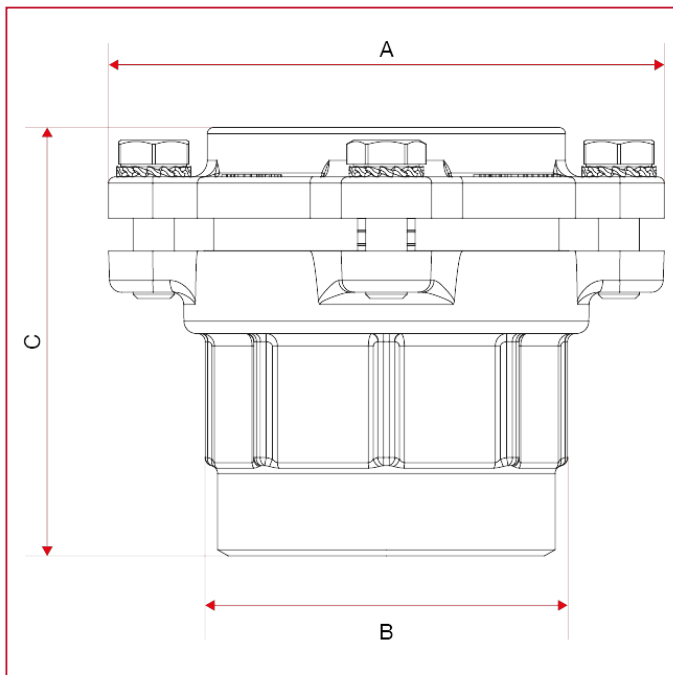

# VX FITTINGS FOR POLYETHYLENE PIPES

## 010FL Straight female connector, with flanges

### OVERALL DIMENSIONS

	2"x1/2x75	3"x90	4"x110
DN	65	80	100
A	135	154	180
B	88	104	130
C	99,8	111,4	147